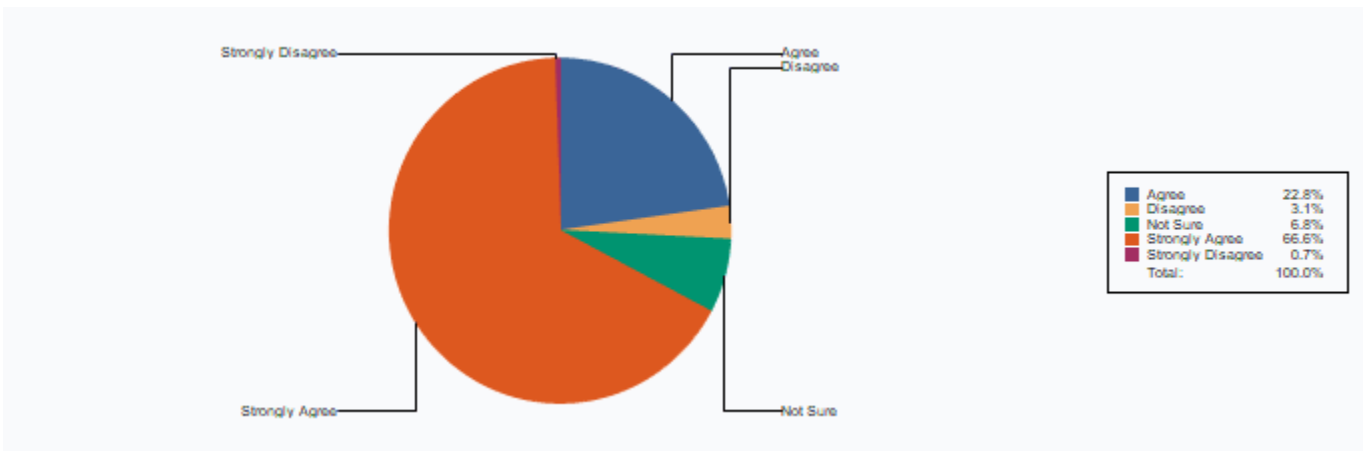

Agree	240
Strongly Agree	701
Not Sure	72
Strongly Disagree	7