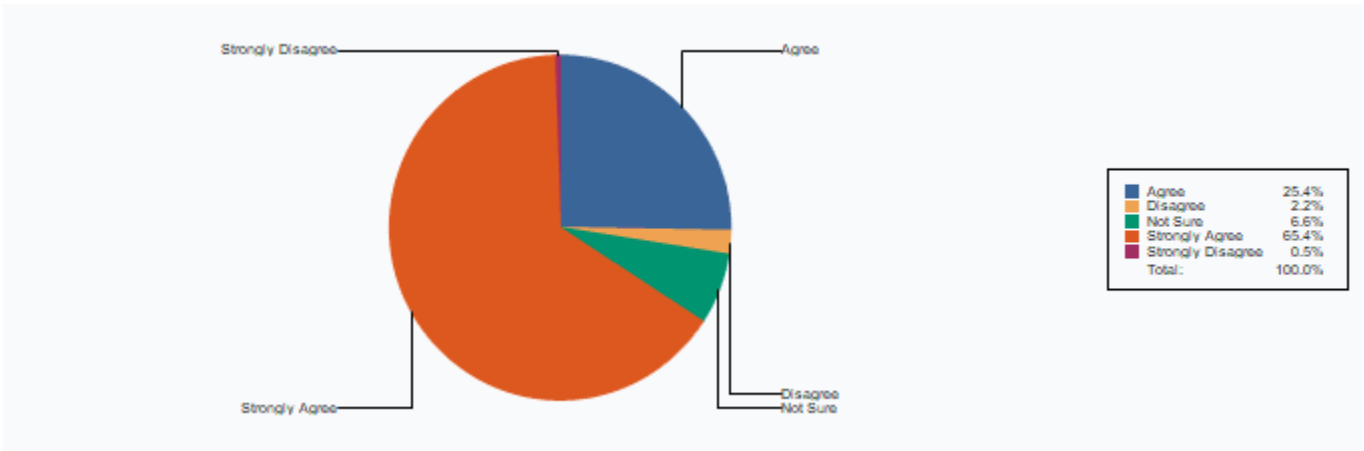

Strongly Disagree	11
Total :	1053

7 Internet facility provided in the Library is satisfactory

Strongly Disagree	5
Disagree	23
Not Sure	69
Agree	267
Strongly Agree	689
Total :	1053

8 Knowledge base of the teacher (as perceived by you)