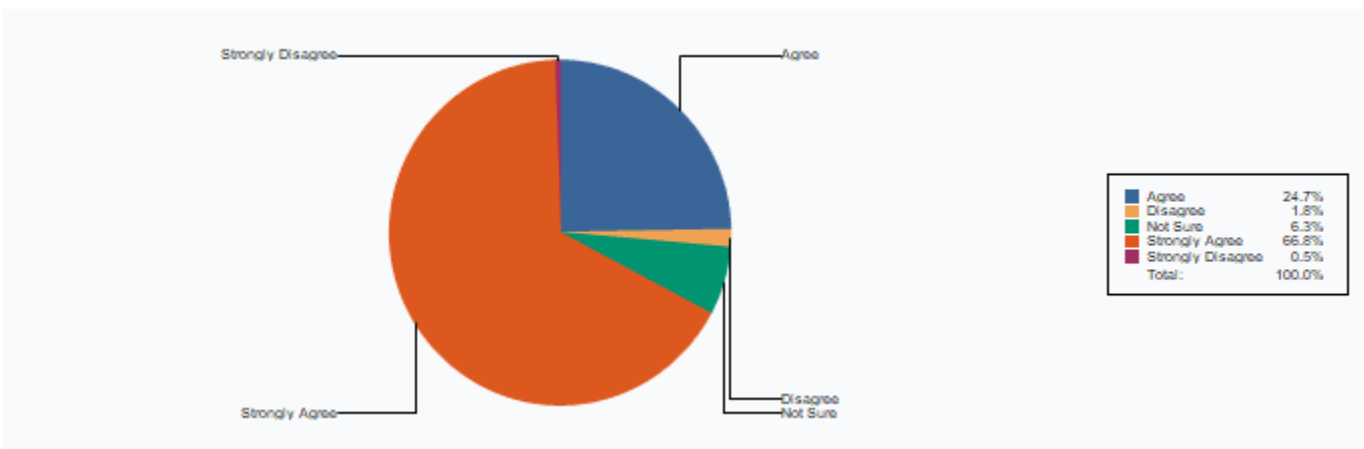

Agree	260
Not Sure	66
Strongly Disagree	5
Strongly Agree	703