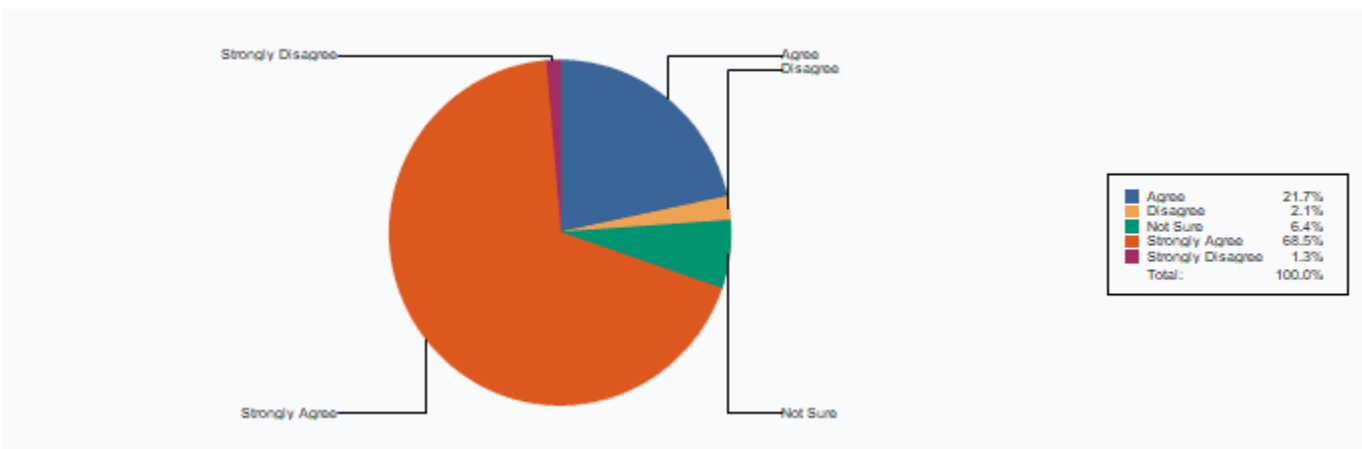

18 Work of Anti-ragging / women cell is satisfactory

Strongly Disagree	14
Strongly Agree	721
Agree	229
Disagree	22

Not Sure	67
Total :	1053