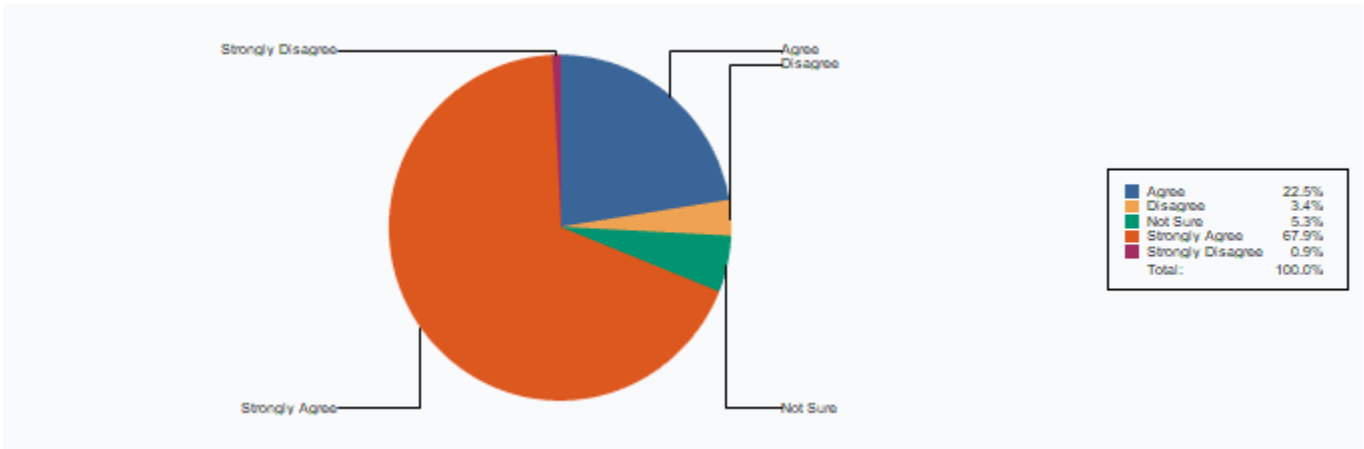

Strongly Disagree	14
Total :	1053

3 Communication Skills (in terms of articulation and comprehensibility)

Disagree	36
Strongly Agree	715
Agree	237
Not Sure	56
Strongly Disagree	9
Total :	1053