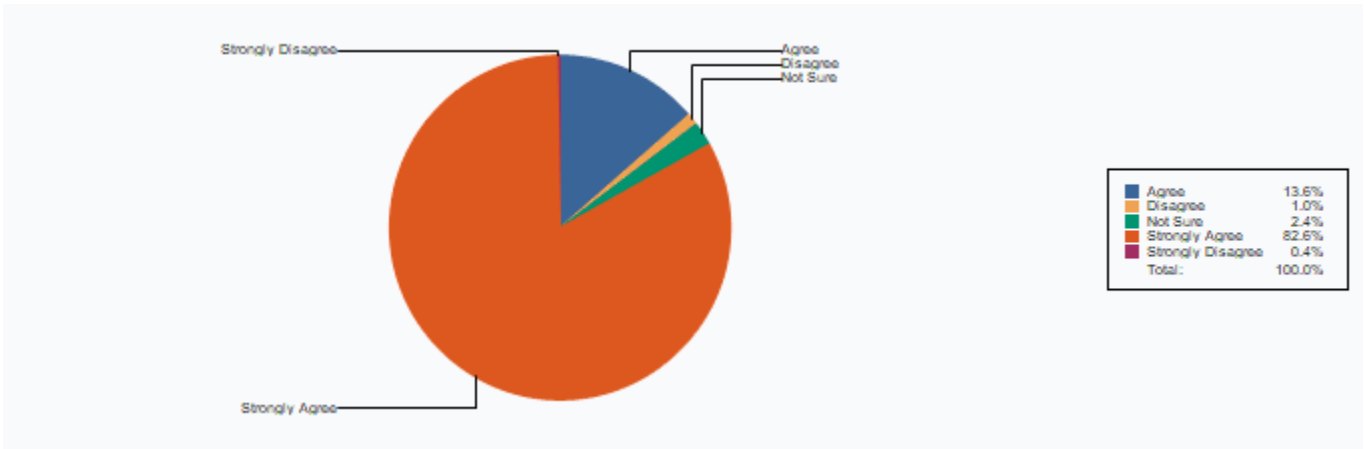

Agree	278
Total :	1053

15 The office staff in the college is cooperative and helpful

Strongly Agree	870
Disagree	11
Strongly Disagree	4
Agree	143
Not Sure	25
Total :	1053

16 The prescribed books /reading materials are available in Central library